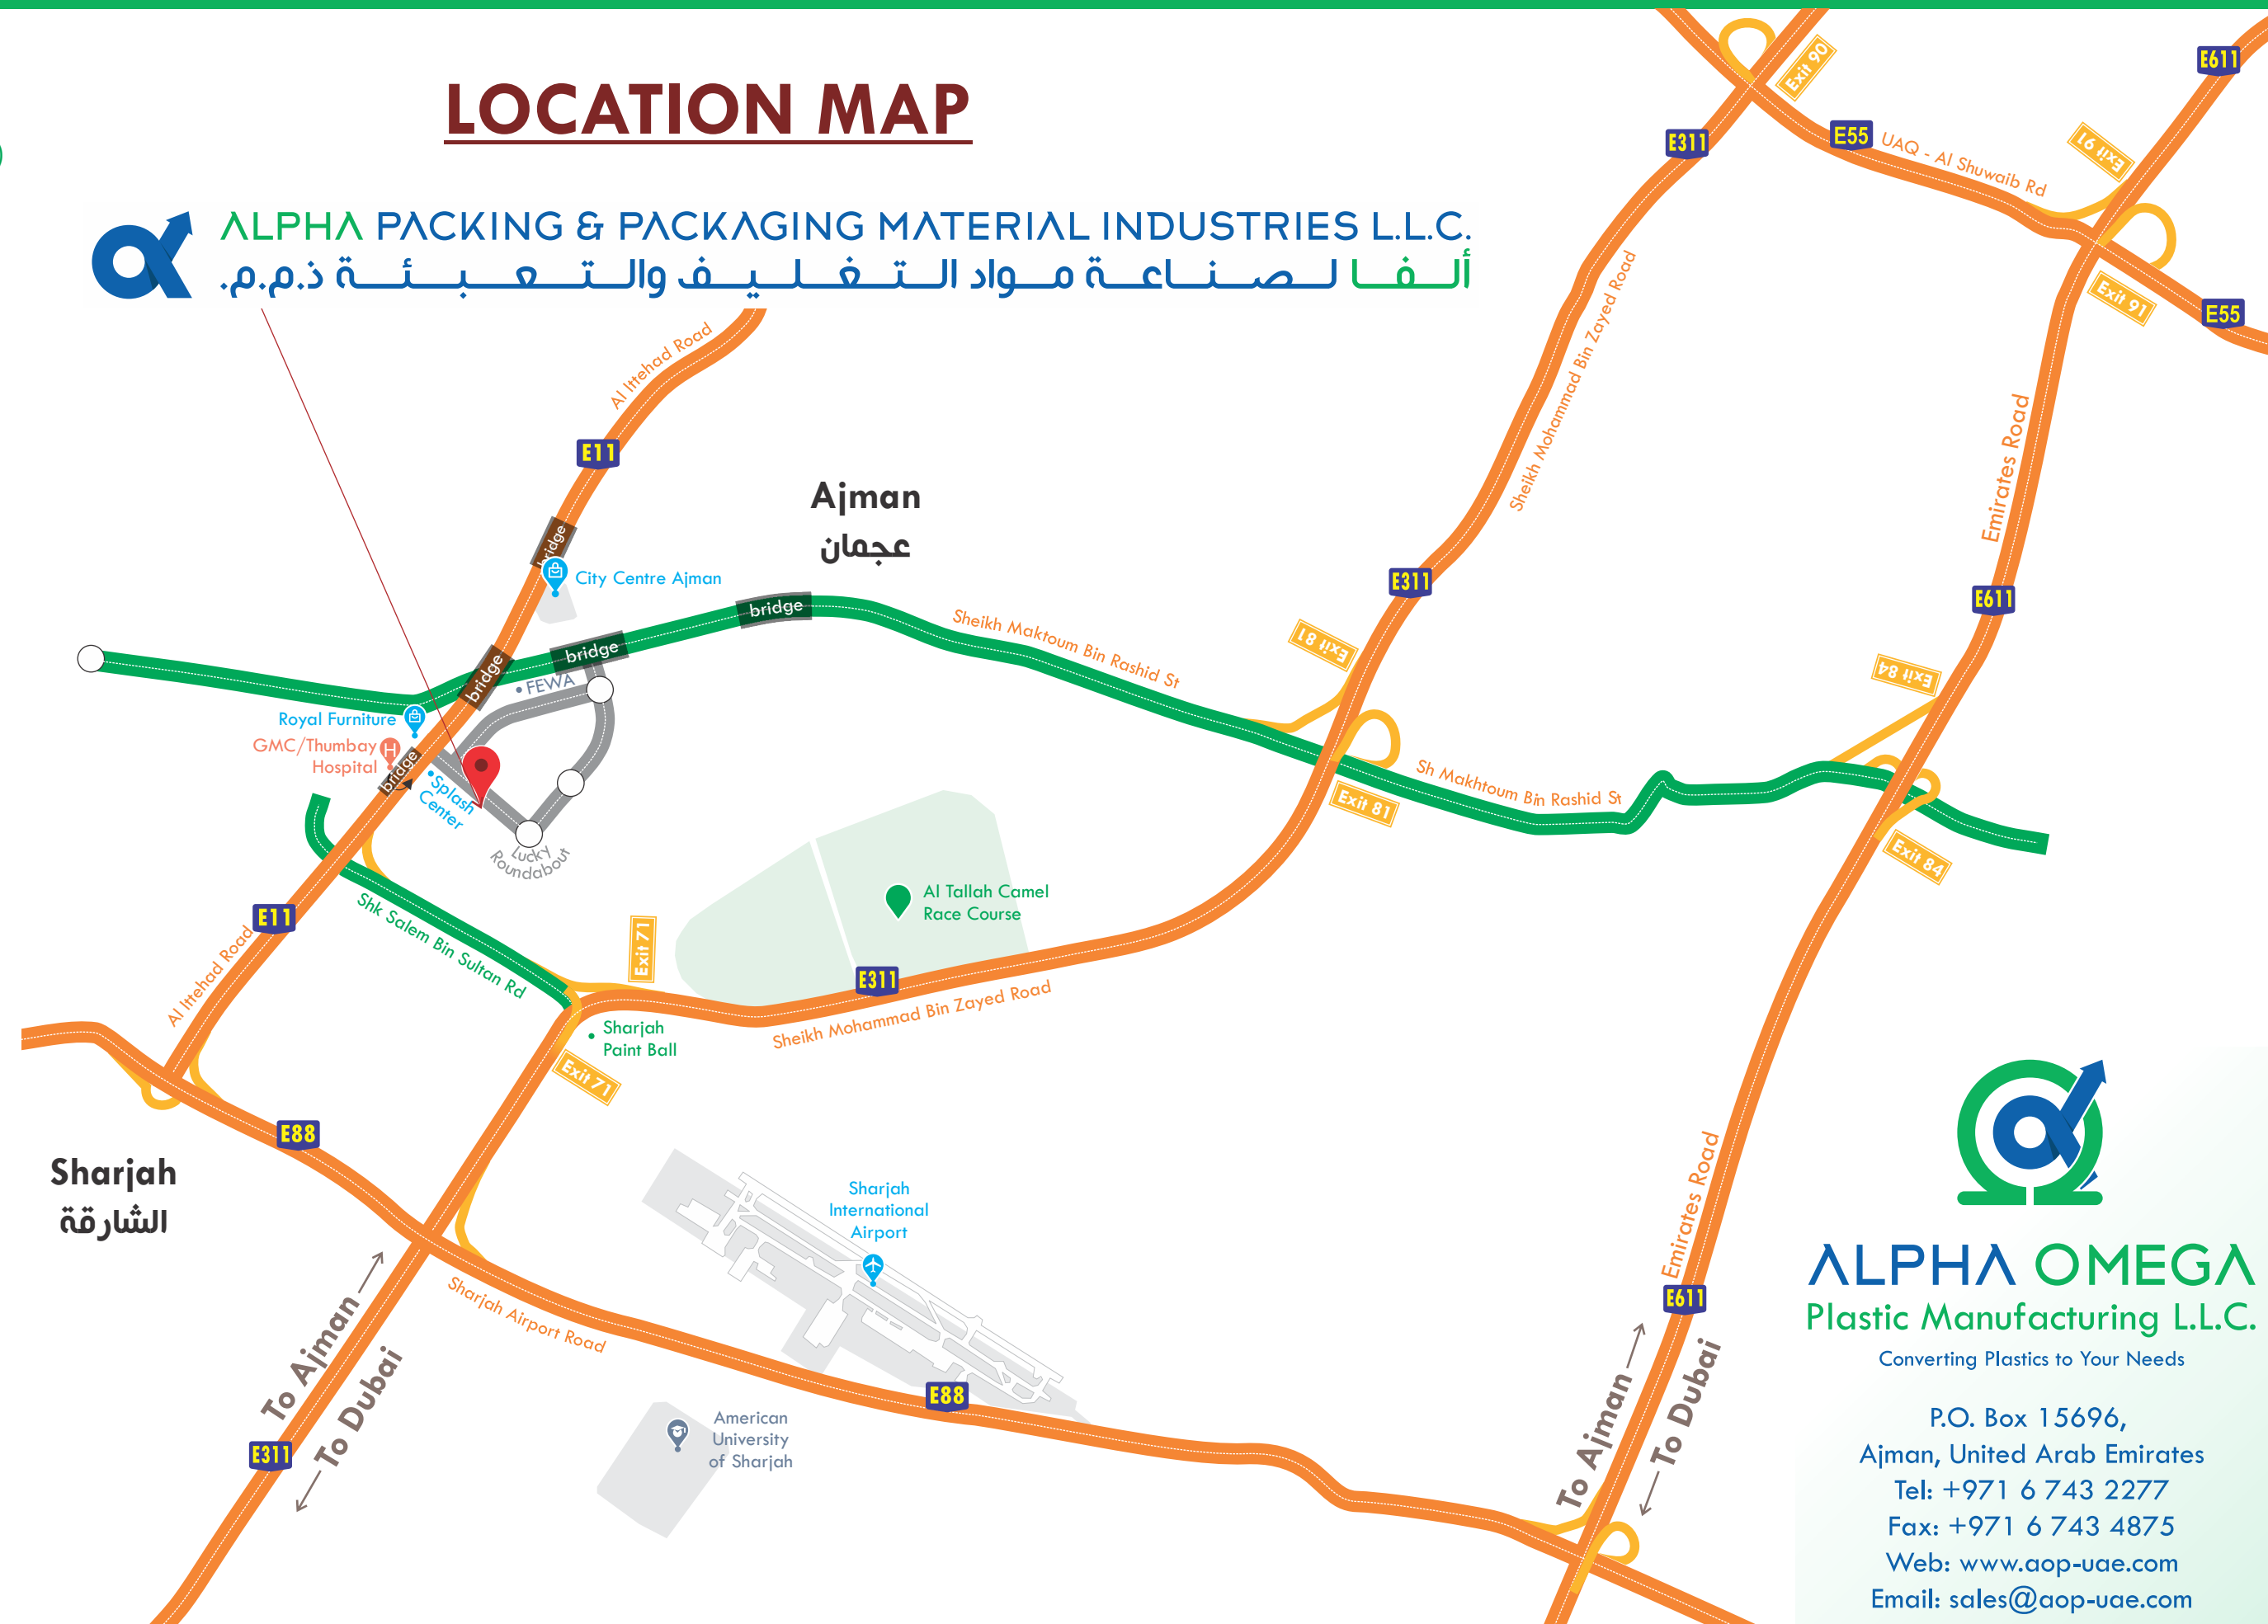

(2) E311 - Sheikh Mohammad Bin Zayed Road

(1) Coming from Dubai:

1. Take the "Exit 71" (Wasit Road, Ajman, Al Ittehad Road)
2. After 2.2 km, take the "Exit for Ras Al Khaimah"
3. Follow 1.1.a, 1.1.b, 1.1.c

(2) Coming from Ras Al Khaimah:

1. Take the "Exit 84" (Al Hamidiya, Ajman, Al Helio)
2. Stay on "Shk Maktoum Bin Rashid St" for 7.8 km (Take the Rawdha Bridge)
3. Don't take the "Shk Maktoum Bridge", take the Left from the signal under this bridge
4. Follow 1.2.e, 1.2.f

(3) E611 - Emirates Road

(1) Coming from Dubai:

1. Take the "Exit for E88, University City, Sharjah"
2. Stay on E88 Sharjah Airport Road for 13.3 km
3. Take the Exit for E311 Ajman, Al Hamriyah, Ras Al Khaimah
4. Follow 2.1.a, 2.1.b, 2.1.c

(2) Coming from Ras Al Khaimah:

1. Take the "Exit 84" (Ajman, Hamriyah, Al Zubair)
2. Stay on the road for 2.6 km
3. Take the Left
4. Stay on the road for 500 meters
5. Take the Right
6. Stay on "Sh Makhtoum Bin Rashid St" for 4.3 km
7. Follow 2.2.b, 2.2.c, 2.2.d

LOCATION MAP

ALPHA PACKING & PACKAGING MATERIAL INDUSTRIES L.L.C.
ألفا لصناعة مواد التغليف والتعبئة ذ.م.م.

ALPHA OMEGA
Plastic Manufacturing L.L.C.

Converting Plastics to Your Needs

P.O. Box 15696,
Ajman, United Arab Emirates
Tel: +971 6 743 2277
Fax: +971 6 743 4875
Web: www.aop-uae.com
Email: sales@aop-uae.com

URL: <https://goo.gl/xiHx65>

Google Street View (360°): <https://goo.gl/DZYKMw>

GPS: 25.379012, 55.472437